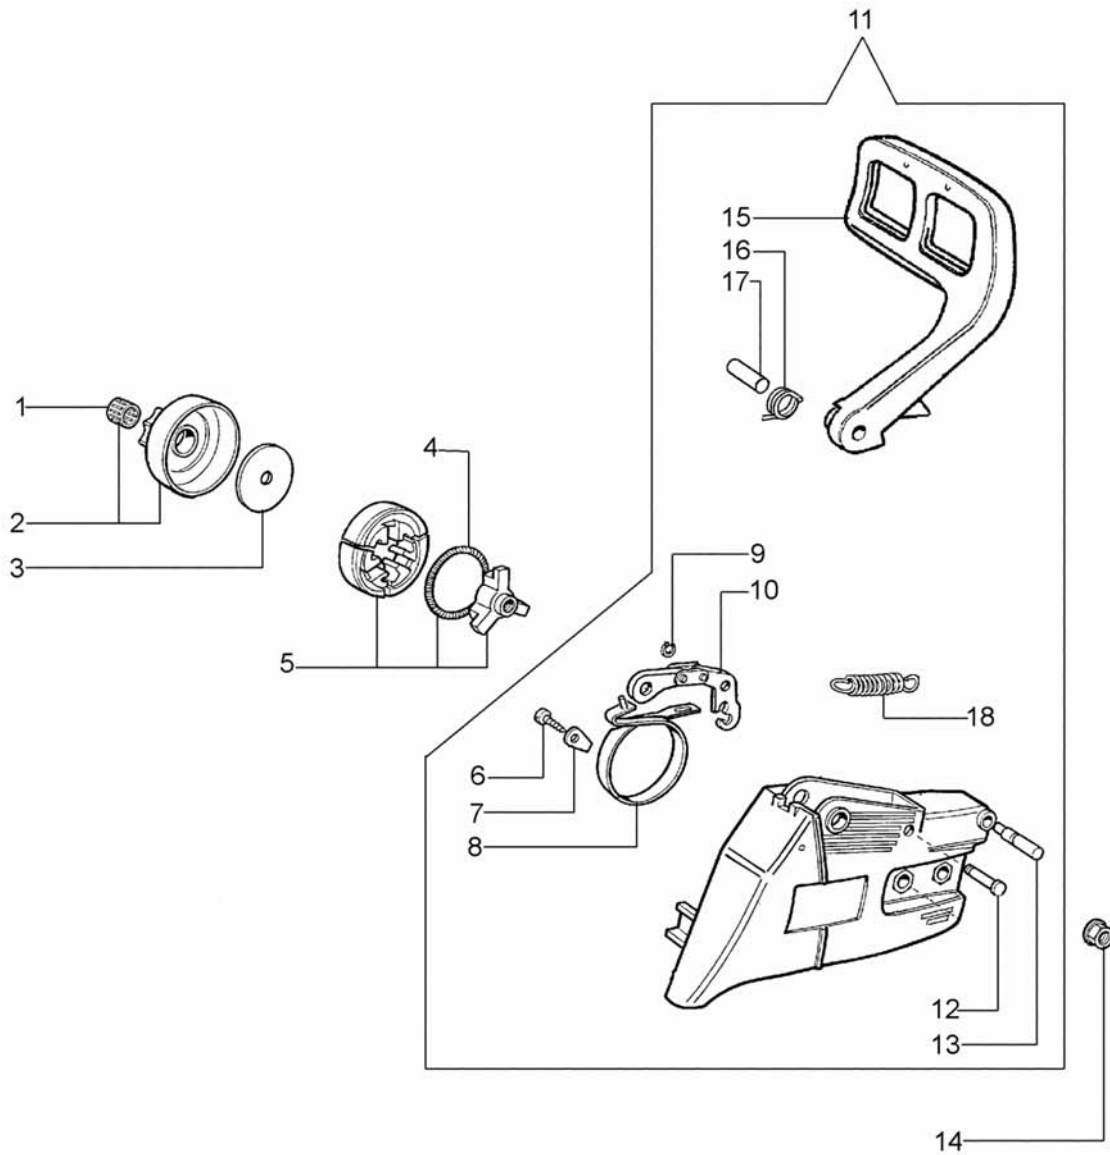

MT 4000 - Chain cover assy

Ref.Nu	Qty	Part number	Description	Validity from	Validity till	Notes	Bulletin
1	1	50030372	Bearing				
2	1	50050136A	Clutch drum 3/8"				
3	1	004000352	Washer				
4	1	094500029	Spring				
5	1	094000129AR	Clutch				
6	1	3960070	Screw				
7	1	50050125R	Plate				
8	1	50050039	Brake band				
9	1	3026003	Ring				
10	1	097000146	Lever				
11	1	50122017AR	Chain cover				
12	1	097000106	Pin				
13	1	50050064	Pin				
14	2	50010148R	Nut				
15	1	50050040	Guard				
16	1	50010088AR	Spring				
17	1	50050066	Pin				
18	1	095000219R	Spring