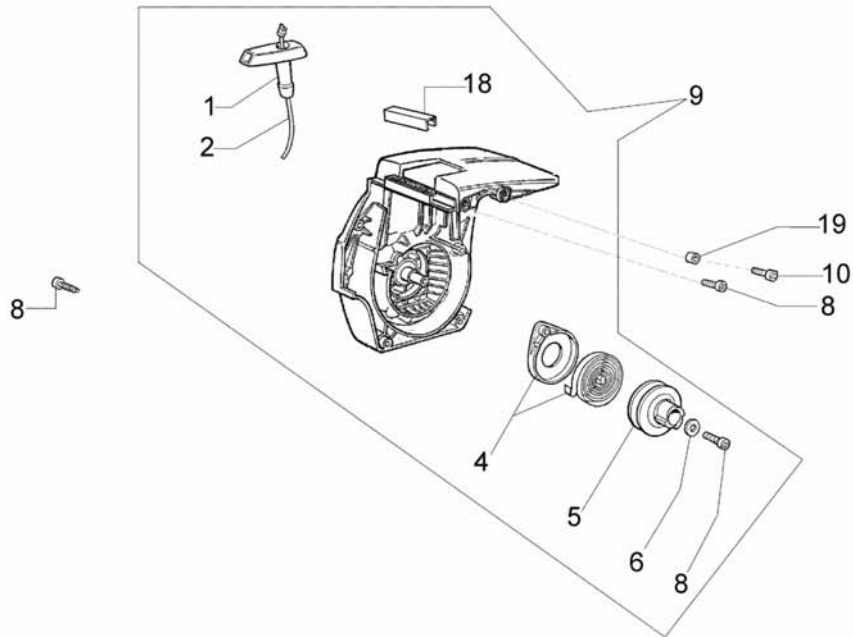

Ref.Nu	Qty	Part number	Description	Validity from	Validity till	Notes	Bulletin
1	1	3055113	Spark plug				
2	1	50060077	Gasket				
3	4	3801047	Screw				
4	2	3960073	Screw				
5	1	3050022R	Gasket				
6	2	50110043R	Spacer				
7	2	004900061R	Ring				
8	1	50110047R	Piston pin				
9	1	50050190	Guard				
10	1	50110073	Compl. tube				
11	2	50050032	Screw				
12	1	50110038	Manifold				
13	1	3933100R	Nut				
14	2	094000006R	Bearing				
15	1	50050204A	Muffler				
16	2	004000015R	Piston ring				
17	1	50120034	Piston assy Ø40				
18	1	50120035	Cylinder assy Ø40				
19	1	50110044R	Bearing				
20	1	3050024R	Seal ring				
21	1	50110045R	Crankshaft				
22	1	004400285	Washer				
23	1	50050016R	Cover				
24	4	3059017	Band				
25	3	3933061R	Screw				
26	1	50112005R	Valve				
27	3	006000024	Screw				
28	2	006000315	Washer				
29	2	3916004	Washer				
30	1	50122019	Labels kit				

Ref.Nu	Qty	Part number	Description	Validity from	Validity till	Notes	Bulletin
1	3	097000061A	Screw				
2	3	50050359R	Spring				
3	1	50052045	Throttle assy				
4	1	50050214	Cover				
5	1	097000028R	Spring				
6	1	50050123R	Safety tape				
7	1	50120029R	Fuel tank				
8	2	50052005R	Cpl. cap				
9	2	3960073	Screw				
10	2	3049025	O-ring				
11	1	094600450R	Fuel filter				
12	4	094600041AR	Screw				
13	1	3960057R	Screw				
14	1	50050070A	Tube				
15	1	50050096AR	Lever				
16	2	50010061R	AV-mount				
17	1	3918010R	Washer				
18	1	50050072	Cap				
19	1	094500575R	Spring				
20	1	094500577A	Valve				
21	1	50050071	Breather valve				
22	3	50050182R	Support				
23	1	50070197A	Knob				
24	1	50050044A	Throttle				
25	2	3059017	Band				
26	1	50050119	Plate				