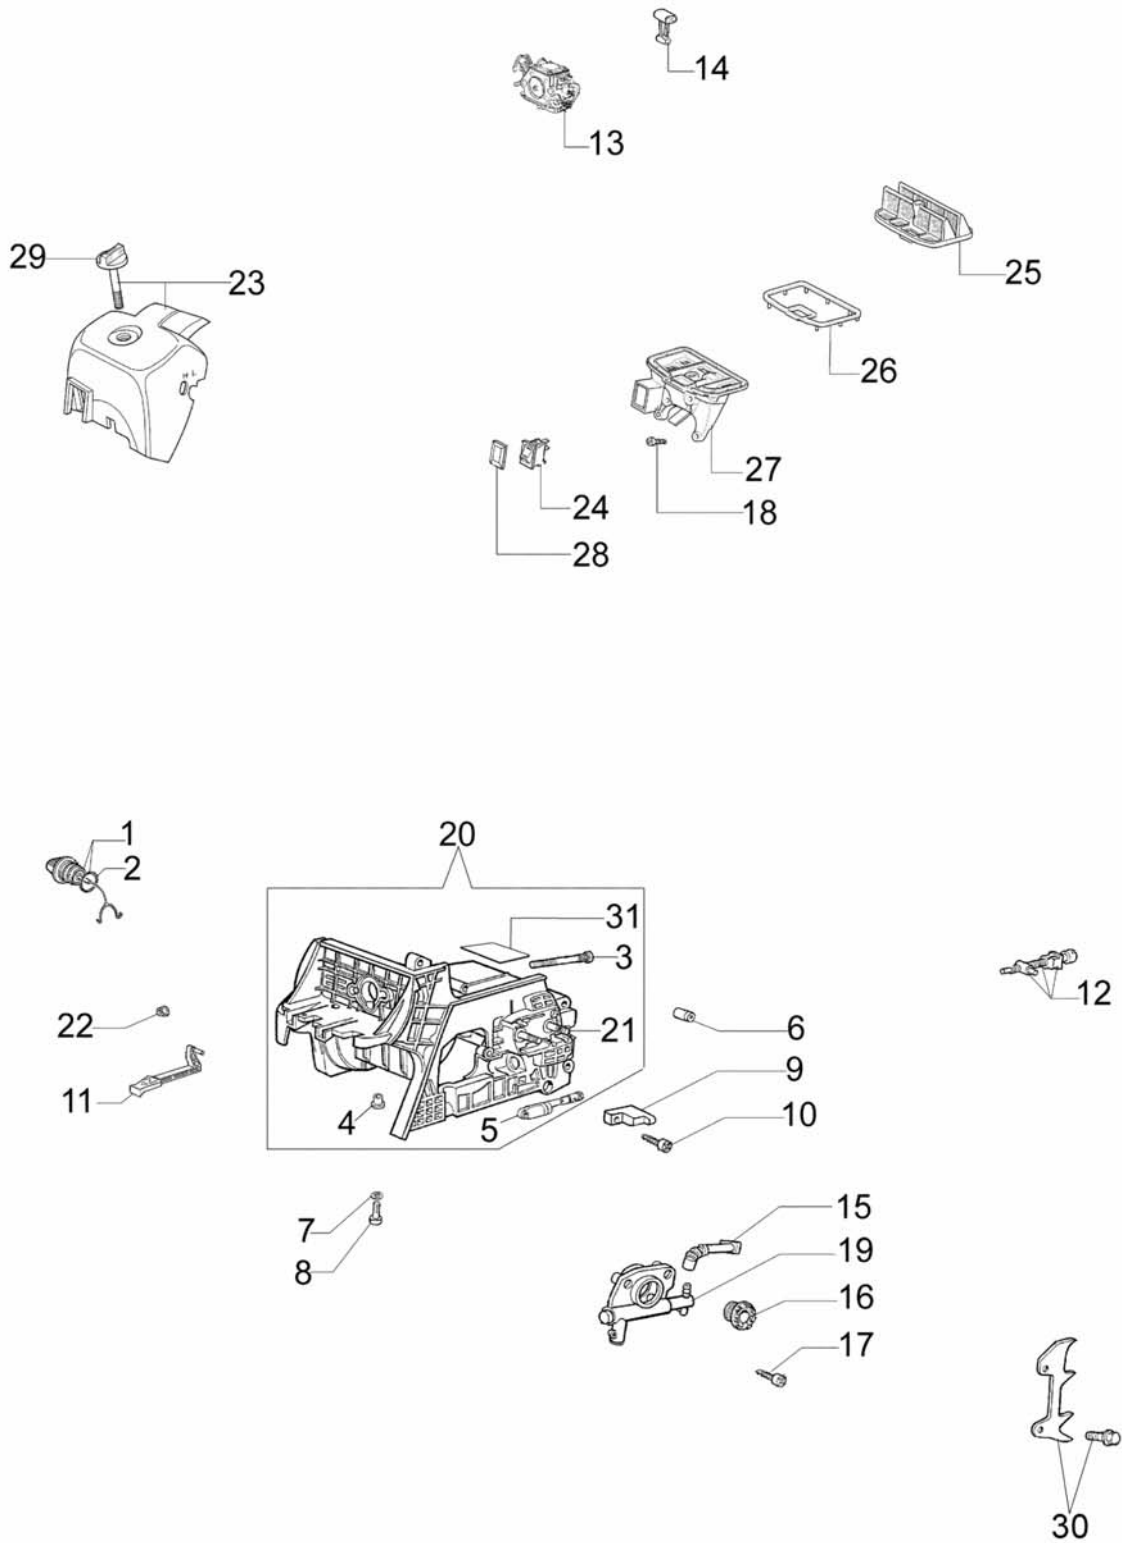

Ref.Nu	Qty	Part number	Description	Validity from	Validity till	Notes	Bulletin
1	1	50052005R	Cpl. cap				
2	1	3049025	O-ring				
3	2	50070067A	Rod				
4	4	50050067	Spacer				
5	1	50052006A	Oil filter				
6	1	097000229R	Breather valve				
7	4	3833073	Washer				
8	4	3860096	Screw				
9	1	094600369R	Guard				
10	1	094600041AR	Screw				
11	1	50050269B	Starter lever				
12	1	50050133	Chain tensioner kit				
13	1	2320005AR	Carburetor G1L-E11A				
14	1	50050121	Screw guide				
15	1	50050049R	Tube				
16	1	50050025	Worm gear 3/8"				
17	3	3960074	Screw				
18	2	3960057R	Screw				
19	1	50050020R	Oil pump				
20	1	50110078R	Crankcase				
21	2	50050052	Bar stud				
22	1	3933100R	Nut				
23	1	50112015	Cover				
24	1	2317021R	Switch				
25	1	50110005R	Air filter optional				
26	1	50050056BR	Gasket				
27	1	50110004	Support				
28	1	2317013	Guard				
29	1	50110007R	Knob				
30	1	50062023	Spike				
31	1	50050122	Guard