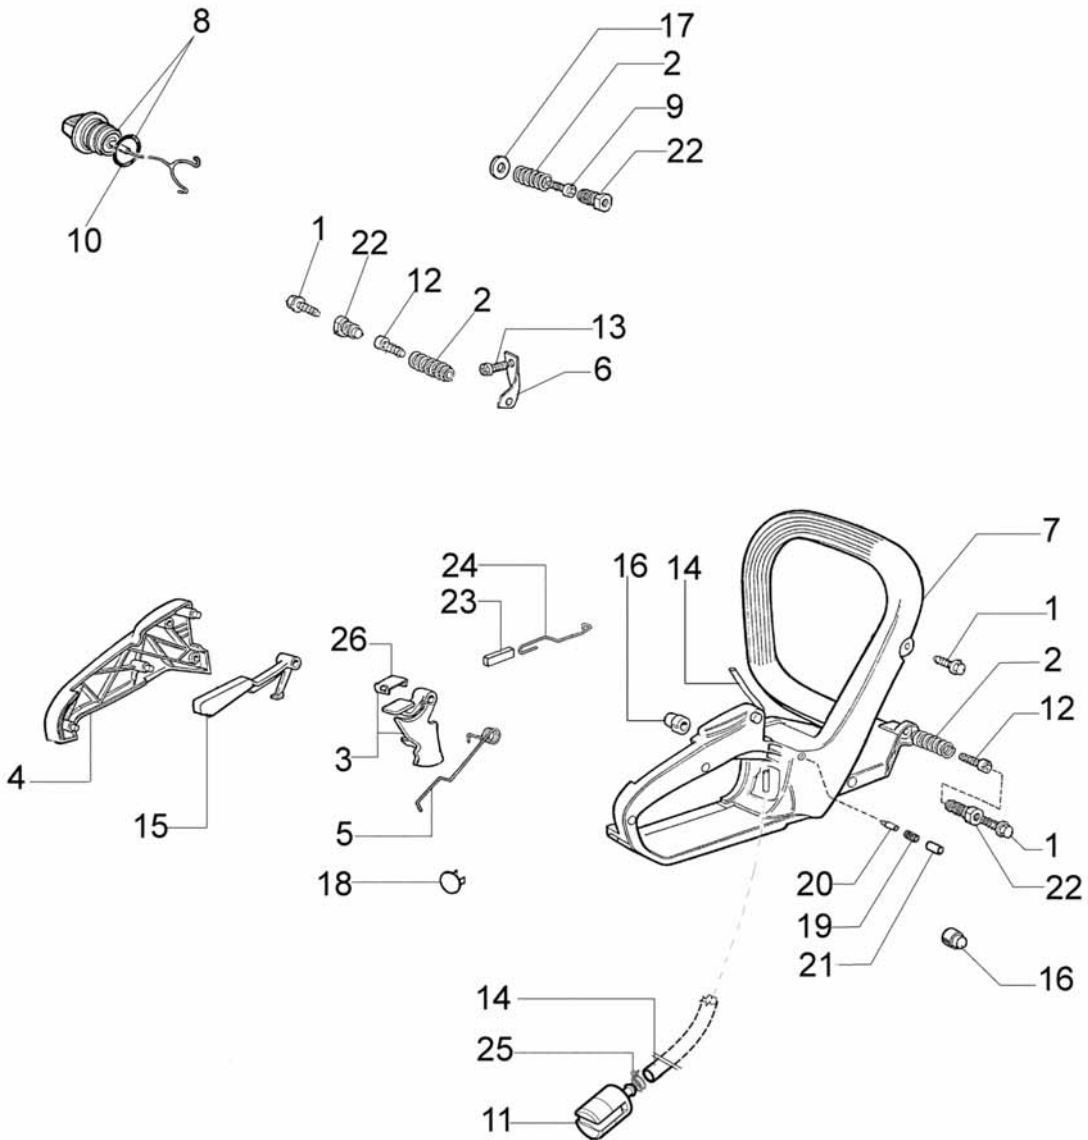

Ref.Nu	Qty	Part number	Description	Validity from	Validity till	Notes	Bulletin
1	3	097000061A	Screw				
2	3	50050359R	Spring				
3	1	50052045	Throttle assy				
4	1	50050214	Cover				
5	1	097000028R	Spring				
6	1	50050123R	Safety tape				
7	1	50120029R	Fuel tank				
8	2	50052005R	Cpl. cap				
9	2	3960073	Screw				
10	2	3049025	O-ring				
11	1	094600450R	Fuel filter				
12	4	094600041AR	Screw				
13	1	3960057R	Screw				
14	1	50050070A	Tube				
15	1	50050096AR	Lever				
16	2	50010061R	AV-mount				
17	1	3918010R	Washer				
18	1	50050072	Cap				
19	1	094500575R	Spring				
20	1	094500577A	Valve				
21	1	50050071	Breather valve				
22	3	50050182R	Support				
23	1	50070197A	Knob				
24	1	50050044A	Throttle				
25	2	3059017	Band				
26	1	50050119	Plate