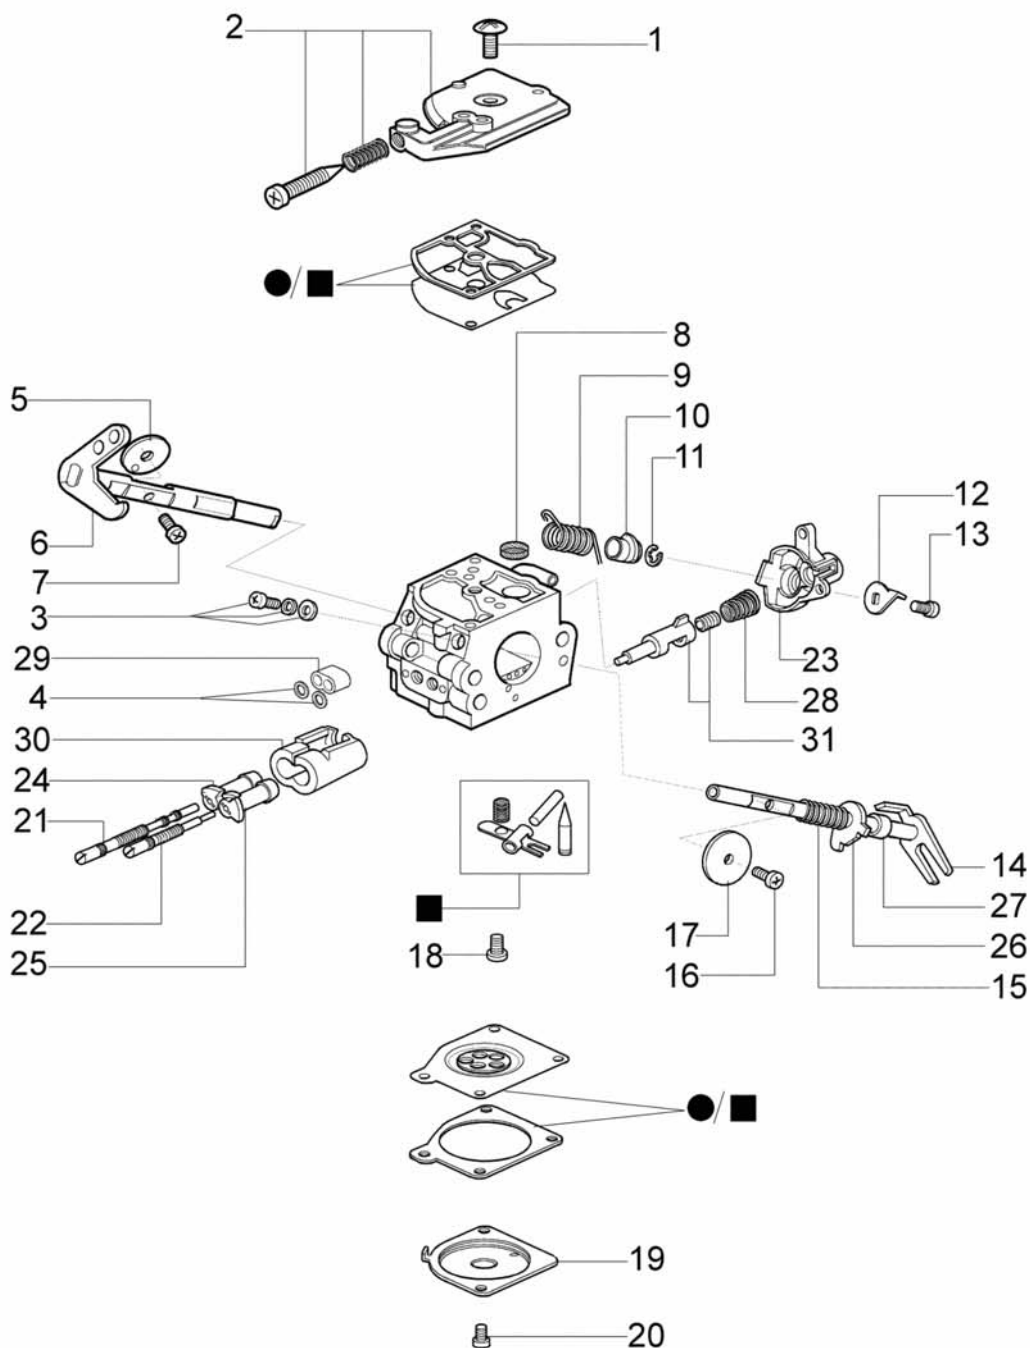

Zama G1L-E1

Compl. p.n. 2320005AR

● 32 Kit membrane e Guarnizioni
Gasket and Diaphragm set

■ 33 Kit riparazione
Repair kit

Ref.Nu	Qty	Part number	Description	Validity from	Validity till	Notes	Bulletin
1	1	093500574	Screw				
2	1	2320011	Cover				
3	1	2320022	Screw				
4	2	2320031	Washer				
5	1	2318913	Starter lever				
6	1	2320008	Shaft				
7	1	2318388	Screw				
8	1	2318933	Filter				
9	1	2320032	Spring				
10	1	2320034	Lever slope				
11	1	2320018	Ring				
12	1	2320012	Lever				
13	1	004900196	Screw				
14	1	2320019	Shaft				
15	1	2320033	Spring				
16	1	2320014	Screw				
17	1	2320013	Starter valve				
18	1	2320009	Screw				
19	1	2318880	Cover				
20	2	2318522	Screw				
21	1	2320006	Screw L				
22	1	2320027	Screw H				
23	1	2320015	Spring case				
24	1	2320029	Limiter L				
25	1	2320030	Limiter H				
26	1	2320021	Lever				
27	1	2320020	Spacer				
28	1	2320017	Spring				
29	1	2320035	Boot				
30	1	2320028	Boot				
31	1	2320007	Piston pump				
32	1	2320036	Diaphragm and gasket set				
33	1	2320037	Repair kit