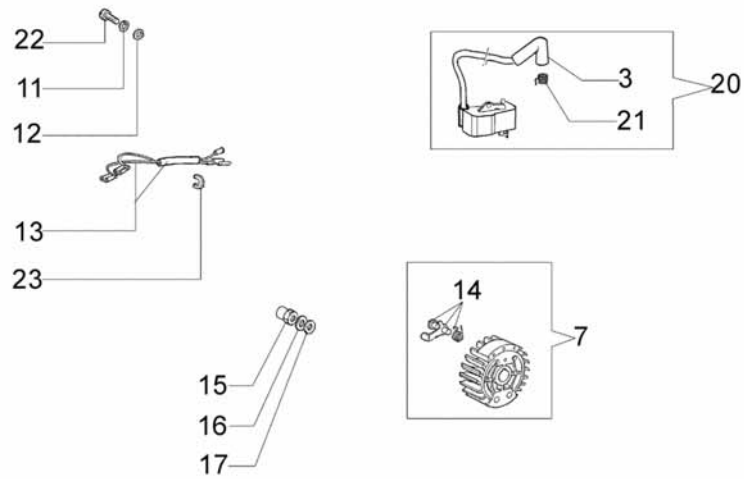

Ref.Nu	Qty	Part number	Description	Validity from	Validity till	Notes	Bulletin
1	1	3055113	Spark plug				
2	1	50060077	Gasket				
3	4	3801047	Screw				
4	2	3960073	Screw				
5	1	3050022R	Gasket				
6	2	50110043R	Spacer				
7	2	004900061R	Ring				
8	1	50110047R	Piston pin				
9	1	50050190	Guard				
10	1	50110073	Compl. tube				
11	2	50050032	Screw				
12	1	50110038	Manifold				
13	1	3933100R	Nut				
14	2	094000006R	Bearing				
15	1	50050204A	Muffler				
16	2	004000015R	Piston ring				
17	1	50120034	Piston assy Ø40				
18	1	50120035	Cylinder assy Ø40				
19	1	50110044R	Bearing				
20	1	3050024R	Seal ring				
21	1	50110045R	Crankshaft				
22	1	004400285	Washer				
23	1	50050016R	Cover				
24	4	3059017	Band				
25	3	3933061R	Screw				
26	1	50112005R	Valve				
27	3	006000024	Screw				
28	2	006000315	Washer				
29	2	3916004	Washer				
30	1	50122019	Labels kit				

Ref.Nu	Qty	Part number	Description	Validity from	Validity till	Notes	Bulletin
1	3	097000061A	Screw				
2	3	50050359R	Spring				
3	1	50052045	Throttle assy				
4	1	50050214	Cover				
5	1	097000028R	Spring				
6	1	50050123R	Safety tape				
7	1	50120029R	Fuel tank				
8	2	50052005R	Cpl. cap				
9	2	3960073	Screw				
10	2	3049025	O-ring				
11	1	094600450R	Fuel filter				
12	4	094600041AR	Screw				
13	1	3960057R	Screw				
14	1	50050070A	Tube				
15	1	50050096AR	Lever				
16	2	50010061R	AV-mount				
17	1	3918010R	Washer				
18	1	50050072	Cap				
19	1	094500575R	Spring				
20	1	094500577A	Valve				
21	1	50050071	Breather valve				
22	3	50050182R	Support				
23	1	50070197A	Knob				
24	1	50050044A	Throttle				
25	2	3059017	Band				
26	1	50050119	Plate				